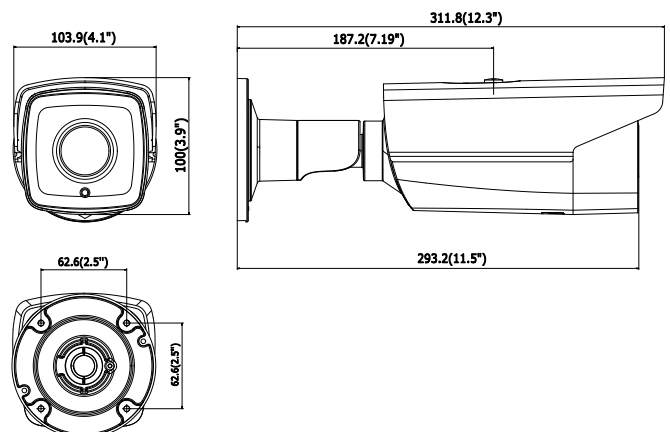

DS-2CD4B26FWD-IZS

2.0MP Ultra-Low Light Smart Bullet Camera

DARKFIGHTER

 smart IPC

The Darkfighter series ultra-low light smart cameras are able to capture high quality colored images in dim light environment. DS-2CD4B26FWD-IZ(S) offers full HD resolution, 120dB WDR, Auto-iris, PoE, Defog, EIS, 3D DNR and 2 behavior analyses to meet a wide variety of applications.

Key features

- 1/1.8" Progressive Scan CMOS
- Auto-iris
- 1920 × 1080 @ 30fps
- Ultra-low light
- 120dB WDR
- 2 behavior analyses
- IP67

Dimension (unit: mm)

DS-2CD4B26FWD-IZS series

2.0MP Ultra-Low Light Smart Bullet Camera