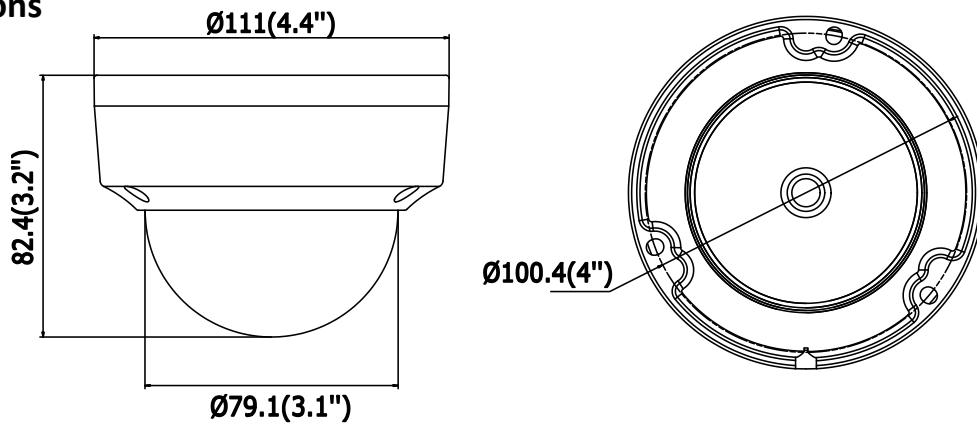

Dimensions

Unit: mm

Accessories

DS-1259ZJ

DS-1272ZJ-110

DS-1272ZJ-110B

DS-1271ZJ-110

DS-1280ZJ-DM18

DS-1276ZJ

DS-1275ZJ

DS-1250ZJ

Distributed by