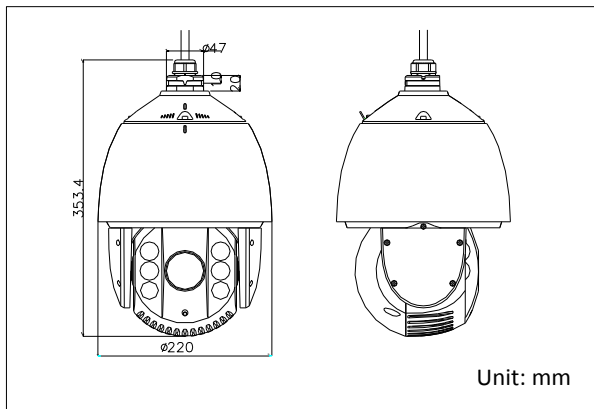

Dimensions